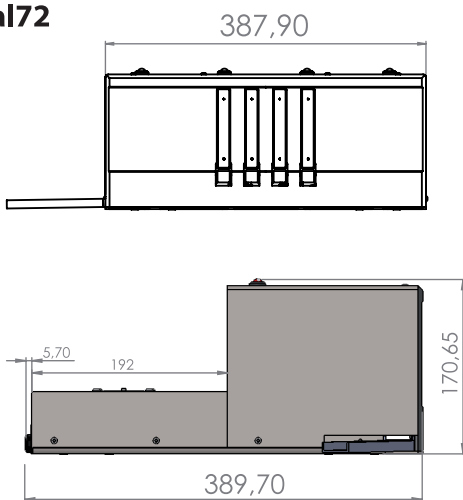

Colour - Series

FULL COLOUR PRINT-HEADS

■ SPECIFICATIONS

■ SPECIFICATIONS

Version	Coral72-35pL	Coral72-80pL	Coral144-35pL	Coral144-80pL
Drop size	35 pL	80 pL	35pL	80pL
Max Printing Speed at 180Dpi	60m/min	38m/min	60m/min	38m/min
Printing Frequency	7.1Khz	4.3Khz	7.1Khz	4.3Khz
Weight	12Kg	12Kg	20Kg	20Kg
Lowest Printing dot	60mm			
Housing	Anodised Aluminium and Stainless steel			
Electrical Specifications	12vdc - From data cable / Controller			
Operating Environment	From 5 to 45°C - Humidity from 0 to 90% (non condensing)			
IP degree	IP20			
Conformity	EMC Directive 2014/30/EU - RoHS 2011/65/EU - Low voltage directive (LVD) 2014/35/EU			

■ DIMENSIONS

■ Coral72