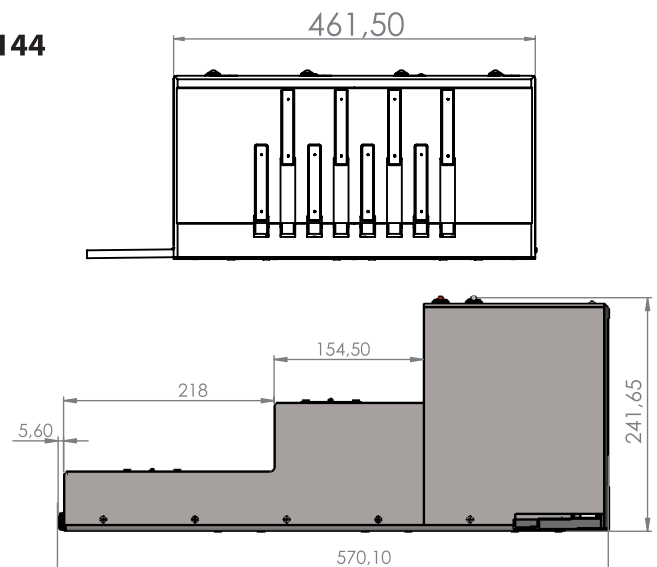

Colour - Series

FULL COLOUR PRINT-HEADS

■ SPECIFICATIONS

■ SPECIFICATIONS

Version	Coral72-35pL	Coral72-80pL	Coral144-35pL	Coral144-80pL
Drop size	35 pL	80 pL	35pL	80pL
Max Printing Speed at 180Dpi	60m/min	38m/min	60m/min	38m/min
Printing Frequency	7.1Khz	4.3Khz	7.1Khz	4.3Khz
Weight	12Kg	12Kg	20Kg	20Kg
Lowest Printing dot	60mm			
Housing	Anodised Aluminium and Stainless steel			
Electrical Specifications	12vdc - From data cable / Controller			
Operating Environment	From 5 to 45°C - Humidity from 0 to 90% (non condensing)			
IP degree	IP20			
Conformity	EMC Directive 2014/30/EU - RoHS 2011/65/EU - Low voltage directive (LVD) 2014/35/EU			

■ DIMENSIONS

■ Coral72

■ Coral144

Your Local ALE dealer :