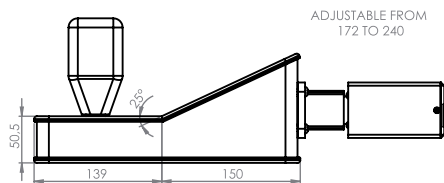

DIMENSIONS

One18