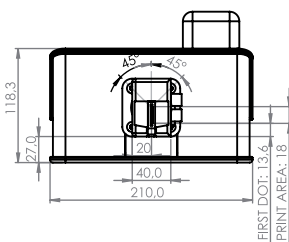

DIMENSIONS

One18