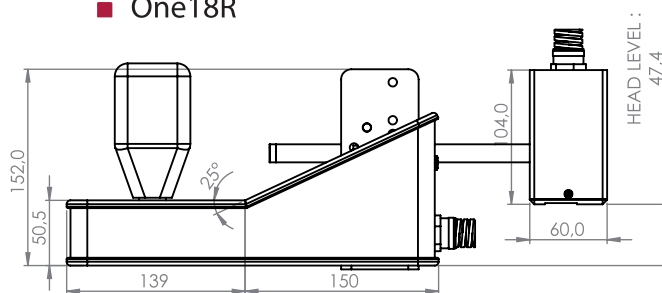

One18R

För mer information kontakta:
ACT Logimark Sverige AB
Topplocksgatan 3, SE-212 41 MALMÖ
Tel: 010-444 16 00
E-post: info@logimark.se
www.logimark.se