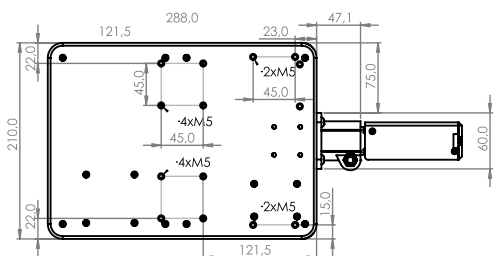

DIMENSIONS

One18