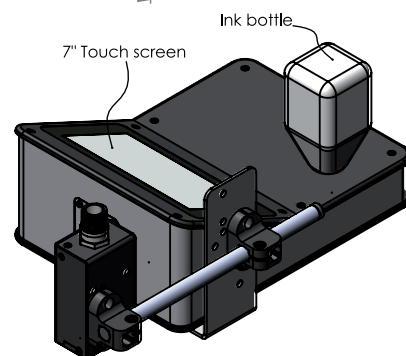

One18R

För mer information kontakta:
ACT Logimark Sverige AB
Topplocksgatan 3, SE-212 41 MALMÖ
Tel: 010-444 16 00
E-post: info@logimark.se
www.logimark.se