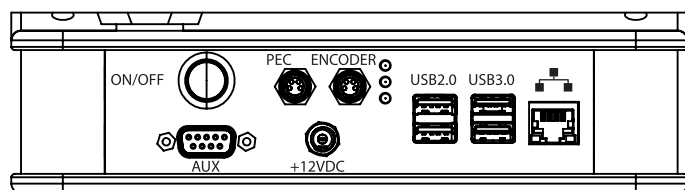

One18R

För mer information kontakta:
ACT Logimark Sverige AB
Topplocksgatan 3, SE-212 41 MALMÖ
Tel: 010-444 16 00
E-post: info@logimark.se
www.logimark.se